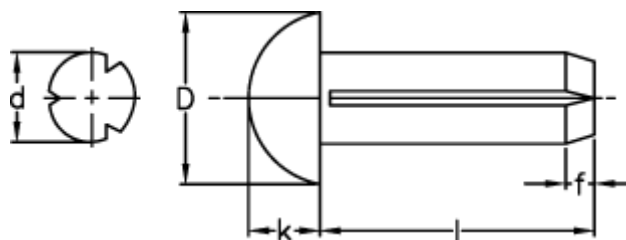

Article number: 08843506

Description: KLEE Slotted rivet N4 5x8, steel
DIN 1476/DIN-EN-Norm 28 746

Measures

D	= 8.8
d	= 5.0
f	= 1.5
k	= 3.0
Length	= 7-25